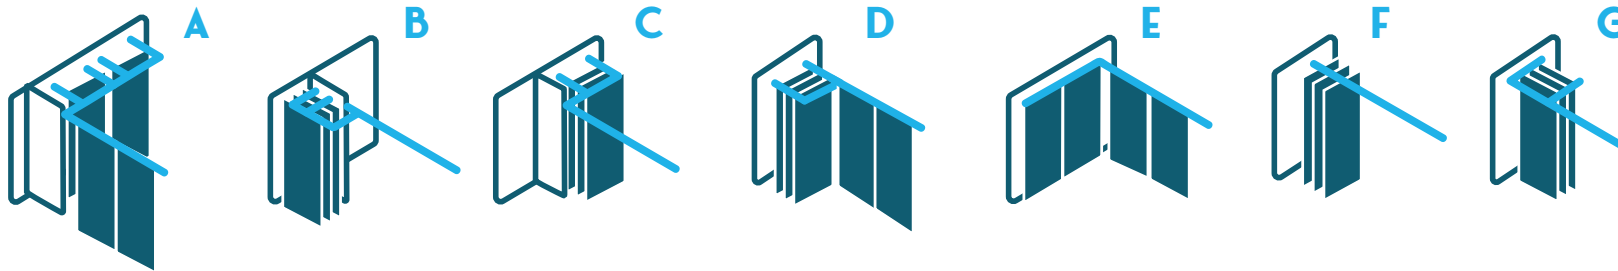

STACKING SYSTEMS

PANEL'S TYPE

STANDARD
PANEL

TELESCOPIC

SINGLE INSET
PASSDOOR

DOUBLE INSET
PASSDOOR

FULL-HEIGHT
PASSDOOR

SEGMENTED
CURVED

SUSPENSIONS

CONCRETE

BENT PLATE

LONGITUDINAL

STEEL BEAM WITH 3 PLATES

DIRECT

STEEL BEAM WITH CLAMPS

CEILING TRACK