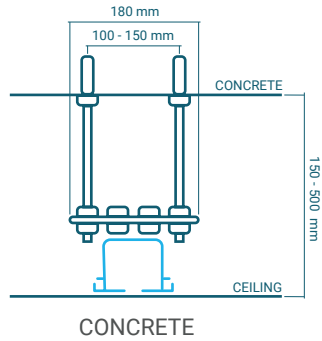

STACKING SYSTEMS

PANEL'S TYPE

STANDARD
PANEL

TELESCOPIC

SINGLE INSET
PASSDOOR

DOUBLE INSET
PASSDOOR

FULL-HEIGHT
PASSDOOR

SEGMENTED
CURVED

SUSPENSIONS

CONCRETE

BENT PLATE

LONGITUDINAL

STEEL BEAM WITH 3 PLATES

DIRECT

STEEL BEAM WITH CLAMPS

CEILING TRACK

TRACK TYPE UD

Uni-Directional

Aluminium track profiles extruded from architectural grade 6063-T6 alloy.
Load bearing capacity: 358Kg per panel.

TRACK TYPE MDS

Standard

Multi-Directional

Aluminium track profiles extruded from architectural grade 6063-T6 alloy.
Load bearing capacity: 453Kg per panel.