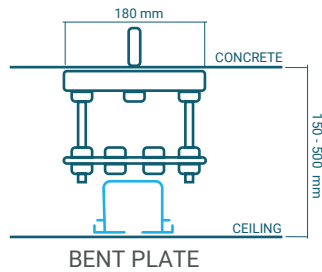

STACKING SYSTEMS

PANEL'S TYPE

STANDARD
PANEL

TELESCOPIC

SINGLE INSET
PASSDOOR

DOUBLE INSET
PASSDOOR

FULL-HEIGHT
PASSDOOR

SEGMENTED
CURVED

SUSPENSIONS

CONCRETE

BENT PLATE

LONGITUDINAL

STEEL BEAM WITH 3 PLATES

DIRECT

STEEL BEAM WITH CLAMPS

CEILING TRACK

TRACK TYPE UD

Uni-Directional

Aluminium track profiles extruded from architectural grade 6063-T6 alloy.
Load bearing capacity: 358Kg per panel.

TRACK TYPE MDS

Standard

Multi-Directional

Aluminium track profiles extruded from architectural grade 6063-T6 alloy.
Load bearing capacity: 453Kg per panel.