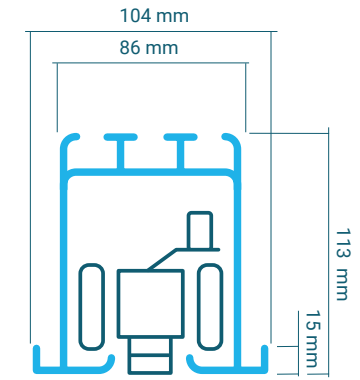

TRACK TYPE UD

Uni-Directional

Aluminium track profiles extruded from architectural grade 6063-T6 alloy.
Load bearing capacity: 358Kg per panel.

TRACK TYPE MDS

Standard

Multi-Directional

Aluminium track profiles extruded from architectural grade 6063-T6 alloy.
Load bearing capacity: 453Kg per panel.

TRACK TYPE MDH

Heavy Duty

Multi-Directional

Aluminium track profiles extruded from architectural grade 6063-T6 alloy.
Load bearing capacity: 850Kg per panel.

FINISHES

					
W908 ST2	W980 ST2	U708 ST9	U999 ST2		
					
U114 ST9	U156 ST9	U775 ST9	U763 ST9	H1733 ST9	
					
U525 ST9	U630 ST9	U332 ST9	U323 ST9	U702 ST9	U788 ST9
					
U732 ST9	U960 ST9	H1424 ST22	H3860 ST9	H3430 ST22	H1312 ST10
					
H1145 ST10	H3170 ST12	H3331 ST10	H3157 ST12	H1582 ST15	H1334 ST9
					
H3395 ST12	H3303 ST10	H3700 ST10	H3734 ST9	H3192 ST19	WRITABLE WHITE BRIGHT