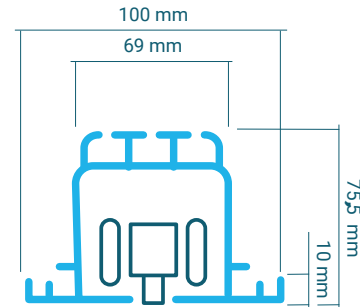

SUSPENSIONS

CONCRETE

BENT PLATE

LONGITUDINAL

STEEL BEAM WITH 3 PLATES

DIRECT

STEEL BEAM WITH CLAMPS

CEILING TRACK

TRACK TYPE UD

Uni-Directional

Aluminium track profiles extruded from architectural grade 6063-T6 alloy.
Load bearing capacity: 358Kg per panel.

TRACK TYPE MDS

Standard

Multi-Directional

Aluminium track profiles extruded from architectural grade 6063-T6 alloy.
Load bearing capacity: 453Kg per panel.