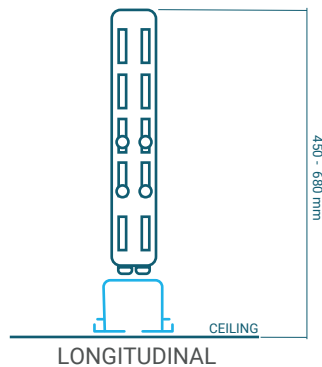

STACKING SYSTEMS

PANEL'S TYPE

STANDARD
PANEL

TELESCOPIC

SINGLE INSET
PASSDOOR

DOUBLE INSET
PASSDOOR

FULL-HEIGHT
PASSDOOR

SEGMENTED
CURVED

SUSPENSIONS

CONCRETE

BENT PLATE

LONGITUDINAL

STEEL BEAM WITH 3 PLATES

DIRECT

STEEL BEAM WITH CLAMPS

CEILING TRACK

TRACK TYPE UD

Uni-Directional

Aluminium track profiles extruded from architectural grade 6063-T6 alloy.
Load bearing capacity: 358Kg per panel.

TRACK TYPE MDS

Standard

Multi-Directional

Aluminium track profiles extruded from architectural grade 6063-T6 alloy.
Load bearing capacity: 453Kg per panel.