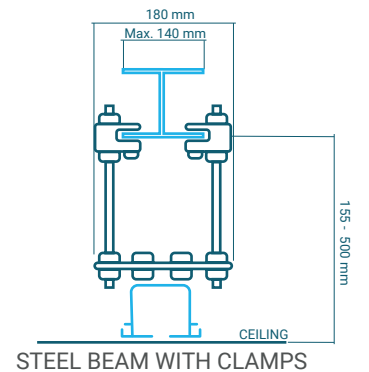

SUSPENSIONS

CONCRETE

BENT PLATE

LONGITUDINAL

STEEL BEAM WITH 3 PLATES

DIRECT

STEEL BEAM WITH CLAMPS

CEILING TRACK

TRACK TYPE UD

Uni-Directional

Aluminium track profiles extruded from architectural grade 6063-T6 alloy.
Load bearing capacity: 358Kg per panel.

TRACK TYPE MDS

Standard

Multi-Directional

Aluminium track profiles extruded from architectural grade 6063-T6 alloy.
Load bearing capacity: 453Kg per panel.