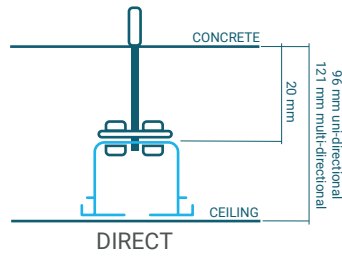

SUSPENSIONS

CONCRETE

BENT PLATE

LONGITUDINAL

STEEL BEAM WITH 3 PLATES

DIRECT

STEEL BEAM WITH CLAMPS

CEILING TRACK

TRACK TYPE UD

Uni-Directional

Aluminium track profiles extruded from architectural grade 6063-T6 alloy.
Load bearing capacity: 358Kg per panel.

TRACK TYPE MDS

Standard

Multi-Directional

Aluminium track profiles extruded from architectural grade 6063-T6 alloy.
Load bearing capacity: 453Kg per panel.