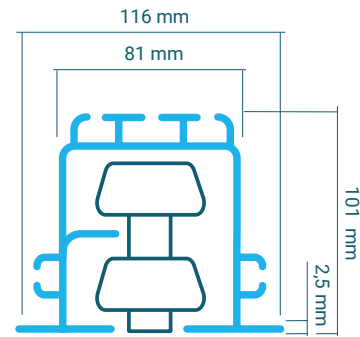

SUSPENSIONS

CONCRETE

BENT PLATE

LONGITUDINAL

STEEL BEAM WITH 3 PLATES

DIRECT

STEEL BEAM WITH CLAMPS

CEILING TRACK

TRACK TYPE UD

Uni-Directional

Aluminium track profiles extruded from architectural grade 6063-T6 alloy.
Load bearing capacity: 358Kg per panel.

TRACK TYPE MDS

Standard

Multi-Directional

Aluminium track profiles extruded from architectural grade 6063-T6 alloy.
Load bearing capacity: 453Kg per panel.

TRACK TYPE MDH

Heavy Duty

Multi-Directional

Aluminium track profiles extruded from architectural grade 6063-T6 alloy.
Load bearing capacity: 850Kg per panel.

FINISHES

					
W908 ST2	W980 ST2	U708 ST9	U999 ST2		
					
U114 ST9	U156 ST9	U775 ST9	U763 ST9	H1733 ST9	
					
U525 ST9	U630 ST9	U332 ST9	U323 ST9	U702 ST9	U788 ST9
					
U732 ST9	U960 ST9	H1424 ST22	H3860 ST9	H3430 ST22	H1312 ST10
					
H1145 ST10	H3170 ST12	H3331 ST10	H3157 ST12	H1582 ST15	H1334 ST9
					
H3395 ST12	H3303 ST10	H3700 ST10	H3734 ST9	H3192 ST19	WRITABLE WHITE BRIGHT