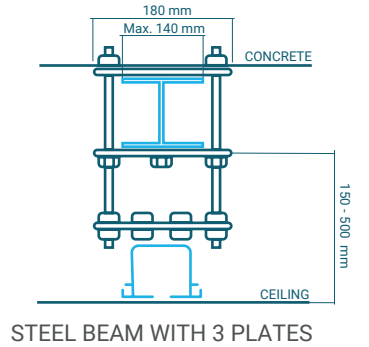

SUSPENSIONS

CONCRETE

BENT PLATE

LONGITUDINAL

STEEL BEAM WITH 3 PLATES

DIRECT

STEEL BEAM WITH CLAMPS

CEILING TRACK

TRACK TYPE UD

Uni-Directional

Aluminium track profiles extruded from architectural grade 6063-T6 alloy.
Load bearing capacity: 358Kg per panel.

TRACK TYPE MDS

Standard

Multi-Directional

Aluminium track profiles extruded from architectural grade 6063-T6 alloy.
Load bearing capacity: 453Kg per panel.