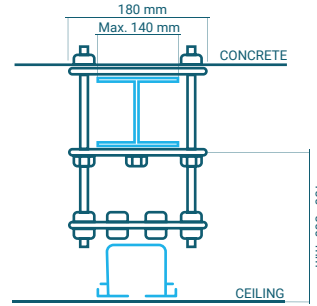

SLIDING DOOR

Sliding door with light and thin structure. Great solution for small spaces.

SUSPENSIONS

CONCRETE

STEEL BEAM WITH 3 PLATES

BENT PLATE

DIRECT

LONGITUDINAL

8 or 10 mm

Note: Other panel finishes and, profiles and glass painting upon request.

TECHNICAL DATA TABLE

		FLOOR GUIDED	OPERABLE WALL	SLIDING DOOR	PIVOTING WALL				
Dimensions	Thickness in mm	35	35	35	35				
	Width in mm	500 - 900	500 - 900	500 - 900	500 - 900				
	Height in mm (Max.)	3000	3000	3000	3000				
Construction	Aluminium Profiles	●	●	●	●				
	Positive & Negative Aluminium Profiles								
Operation	Manual	●	●	●	●				
	Semi Automatic								
	Full Automatic								
Floor Track		●							
Technical Features	Soundproofing to ISO 10140-2:2010	Rw (dB)	Density (kg/m ²) 8mm	Rw (dB)	Density (kg/m ²) 8mm	Rw (dB)	Density (kg/m ²) 8mm	Rw (dB)	Density (kg/m ²) 8mm
		35	25	35	25	35	25	35	25
Door Handles	Enclosed Handle	●	●	●	●				
	Pull Handle	●	●	●	●				
	Extra Handle	●	●	●	●				
Finishes	Lacquering	●	●	●	●				
	HPL								
	MFC								
	MDF								
	Glass	8 or 10 mm	8 or 10 mm	8 or 10 mm	8 or 10 mm				
	Special Finishes	●	●	●	●				
Electrically Controlled Blinds									
Switchable Glass									
Frosted Glass		●	●	●	●				