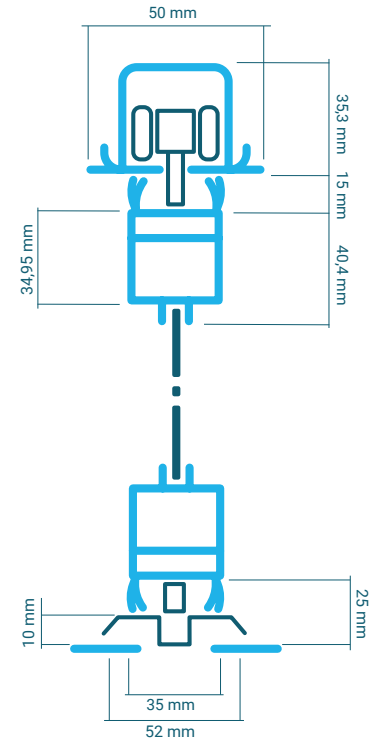

SLIDING DOOR

Sliding door with light and thin structure. Great solution for small spaces.