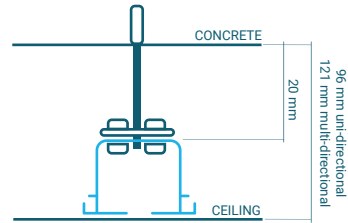

SLIDING DOOR

Sliding door with light and thin structure. Great solution for small spaces.

SUSPENSIONS

CONCRETE

STEEL BEAM WITH 3 PLATES

BENT PLATE

DIRECT

LONGITUDINAL

8 or 10 mm

Note: Other panel finishes and, profiles and glass painting upon request.

TECHNICAL DATA TABLE

		FLOOR GUIDED	OPERABLE WALL	SLIDING DOOR	PIVOTING WALL				
Dimensions	Thickness in mm	35	35	35	35				
	Width in mm	500 - 900	500 - 900	500 - 900	500 - 900				
	Height in mm (Max.)	3000	3000	3000	3000				
Construction	Aluminium Profiles	●	●	●	●				
	Positive & Negative Aluminium Profiles								
Operation	Manual	●	●	●	●				
	Semi Automatic								
	Full Automatic								
Floor Track		●							
Technical Features	Soundproofing to ISO 10140-2:2010	Rw (dB)	Density (kg/m ²) 8mm	Rw (dB)	Density (kg/m ²) 8mm	Rw (dB)	Density (kg/m ²) 8mm	Rw (dB)	Density (kg/m ²) 8mm
		35	25	35	25	35	25	35	25
Door Handles	Enclosed Handle	●	●	●	●				
	Pull Handle	●	●	●	●				
	Extra Handle	●	●	●	●				
Finishes	Lacquering	●	●	●	●				
	HPL								
	MFC								
	MDF								
	Glass	8 or 10 mm	8 or 10 mm	8 or 10 mm	8 or 10 mm				
	Special Finishes	●	●	●	●				
Electrically Controlled Blinds									
Switchable Glass									
Frosted Glass		●	●	●	●				