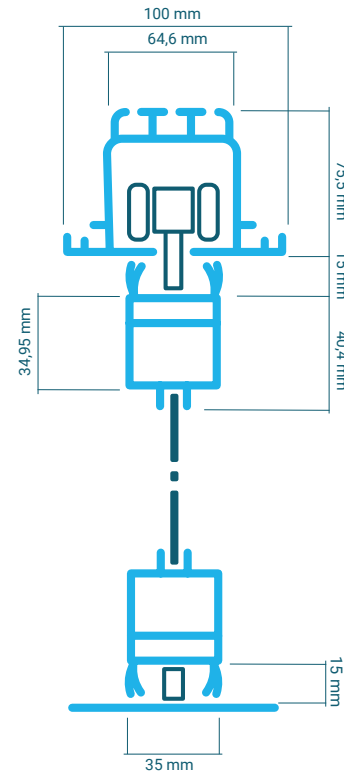

OFFICE SOLUTIONS, PORTUGAL - VISTA

RESIDENTIAL SOLUTION, PORTUGAL - VISTA

OFFICE SOLUTION, PORTUGAL - VISTA

FLOOR GUIDED

CENTRE FOLDING

SIDE STACKING

Continuous Wall, interconnected by hidden hinges, with its weight suspended and guided by the floor track.

OPERABLE WALL

Suspended independent twin suspension, without floor track. Manual floor lock/latch system.

PIVOTING WALL

Single suspension independent panels, without floor tracks. Manual floor lock/latch system.

8 or 10 mm

Note: Other panel finishes and, profiles and glass painting upon request.

TECHNICAL DATA TABLE

		FLOOR GUIDED	OPERABLE WALL	SLIDING DOOR	PIVOTING WALL				
Dimensions	Thickness in mm	35	35	35	35				
	Width in mm	500 - 900	500 - 900	500 - 900	500 - 900				
	Height in mm (Max.)	3000	3000	3000	3000				
Construction	Aluminium Profiles	●	●	●	●				
	Positive & Negative Aluminium Profiles								
Operation	Manual	●	●	●	●				
	Semi Automatic								
	Full Automatic								
Floor Track		●							
Technical Features	Soundproofing to ISO 10140-2:2010	Rw (dB)	Density (kg/m ²) 8mm	Rw (dB)	Density (kg/m ²) 8mm	Rw (dB)	Density (kg/m ²) 8mm	Rw (dB)	Density (kg/m ²) 8mm
		35	25	35	25	35	25	35	25
Door Handles	Enclosed Handle	●	●	●	●				
	Pull Handle	●	●	●	●				
	Extra Handle	●	●	●	●				
Finishes	Lacquering	●	●	●	●				
	HPL								
	MFC								
	MDF								
	Glass	8 or 10 mm	8 or 10 mm	8 or 10 mm	8 or 10 mm				
	Special Finishes	●	●	●	●				
Electrically Controlled Blinds									
Switchable Glass									
Frosted Glass		●	●	●	●				