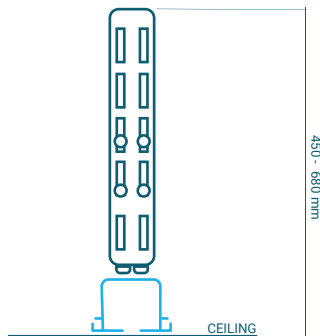

SLIDING DOOR

Sliding door with light and thin structure. Great solution for small spaces.

SUSPENSIONS

CONCRETE

STEEL BEAM WITH 3 PLATES

BENT PLATE

DIRECT

LONGITUDINAL

8 or 10 mm

Note: Other panel finishes and, profiles and glass painting upon request.

TECHNICAL DATA TABLE

		FLOOR GUIDED	OPERABLE WALL	SLIDING DOOR	PIVOTING WALL				
Dimensions	Thickness in mm	35	35	35	35				
	Width in mm	500 - 900	500 - 900	500 - 900	500 - 900				
	Height in mm (Max.)	3000	3000	3000	3000				
Construction	Aluminium Profiles	●	●	●	●				
	Positive & Negative Aluminium Profiles								
Operation	Manual	●	●	●	●				
	Semi Automatic								
	Full Automatic								
Floor Track		●							
Technical Features	Soundproofing to ISO 10140-2:2010	Rw (dB)	Density (kg/m ²) 8mm	Rw (dB)	Density (kg/m ²) 8mm	Rw (dB)	Density (kg/m ²) 8mm	Rw (dB)	Density (kg/m ²) 8mm
		35	25	35	25	35	25	35	25
Door Handles	Enclosed Handle	●	●	●	●				
	Pull Handle	●	●	●	●				
	Extra Handle	●	●	●	●				
Finishes	Lacquering	●	●	●	●				
	HPL								
	MFC								
	MDF								
	Glass	8 or 10 mm	8 or 10 mm	8 or 10 mm	8 or 10 mm				
	Special Finishes	●	●	●	●				
Electrically Controlled Blinds									
Switchable Glass									
Frosted Glass		●	●	●	●				