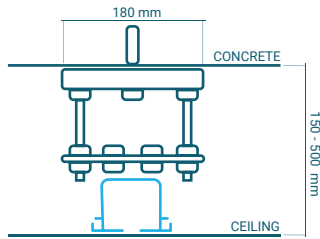

SUSPENSIONS

BENT PLATE

FINISHES

Lacquering

Special
Lacquering

Glass

Note: Other panel finishes and, profiles and glass painting upon request.