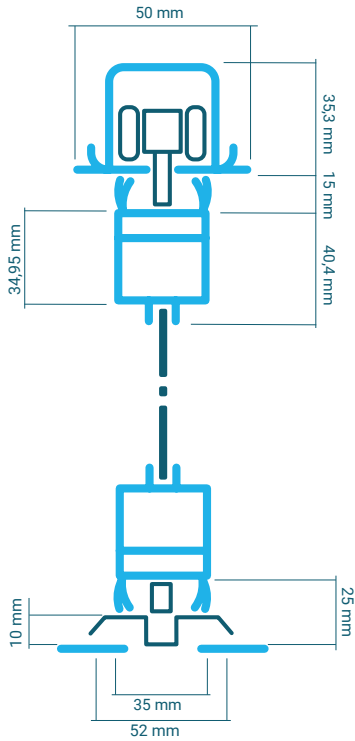

OFFICE SOLUTIONS, PORTUGAL - VISTA

RESIDENTIAL SOLUTION, PORTUGAL - VISTA

OFFICE SOLUTION, PORTUGAL - VISTA

FLOOR GUIDED

CENTRE FOLDING

SIDE STACKING

Continuous Wall, interconnected by hidden hinges, with its weight suspended and guided by the floor track.

OPERABLE WALL

Suspended independent twin suspension, without floor track. Manual floor lock/latch system.

PIVOTING WALL

Single suspension independent panels, without floor tracks. Manual floor lock/latch system.

8 or 10 mm

Note: Other panel finishes and, profiles and glass painting upon request.

TECHNICAL DATA TABLE

		FLOOR GUIDED	OPERABLE WALL	SLIDING DOOR	PIVOTING WALL				
Dimensions	Thickness in mm	35	35	35	35				
	Width in mm	500 - 900	500 - 900	500 - 900	500 - 900				
	Height in mm (Max.)	3000	3000	3000	3000				
Construction	Aluminium Profiles	●	●	●	●				
	Positive & Negative Aluminium Profiles								
Operation	Manual	●	●	●	●				
	Semi Automatic								
	Full Automatic								
Floor Track		●							
Technical Features	Soundproofing to ISO 10140-2:2010	Rw (dB)	Density (kg/m ²) 8mm	Rw (dB)	Density (kg/m ²) 8mm	Rw (dB)	Density (kg/m ²) 8mm	Rw (dB)	Density (kg/m ²) 8mm
		35	25	35	25	35	25	35	25
Door Handles	Enclosed Handle	●	●	●	●				
	Pull Handle	●	●	●	●				
	Extra Handle	●	●	●	●				
Finishes	Lacquering	●	●	●	●				
	HPL								
	MFC								
	MDF								
	Glass	8 or 10 mm	8 or 10 mm	8 or 10 mm	8 or 10 mm				
	Special Finishes	●	●	●	●				
Electrically Controlled Blinds									
Switchable Glass									
Frosted Glass		●	●	●	●				