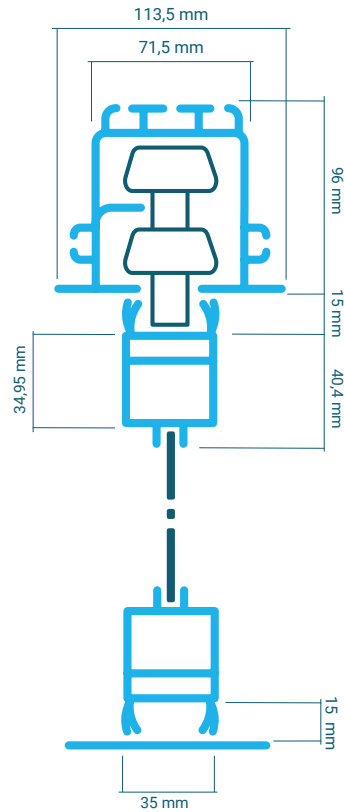

OFFICE SOLUTIONS, PORTUGAL - VISTA

RESIDENTIAL SOLUTION, PORTUGAL - VISTA

OFFICE SOLUTION, PORTUGAL - VISTA

FLOOR GUIDED

CENTRE FOLDING

SIDE STACKING

Continuous Wall, interconnected by hidden hinges, with its weight suspended and guided by the floor track.

OPERABLE WALL

Suspended independent twin suspension, without floor track. Manual floor lock/latch system.

PIVOTING WALL

Single suspension independent panels, without floor tracks. Manual floor lock/latch system.

8 or 10 mm

Note: Other panel finishes and, profiles and glass painting upon request.

TECHNICAL DATA TABLE

		FLOOR GUIDED	OPERABLE WALL	SLIDING DOOR	PIVOTING WALL				
Dimensions	Thickness in mm	35	35	35	35				
	Width in mm	500 - 900	500 - 900	500 - 900	500 - 900				
	Height in mm (Max.)	3000	3000	3000	3000				
Construction	Aluminium Profiles	●	●	●	●				
	Positive & Negative Aluminium Profiles								
Operation	Manual	●	●	●	●				
	Semi Automatic								
	Full Automatic								
Floor Track		●							
Technical Features	Soundproofing to ISO 10140-2:2010	Rw (dB)	Density (kg/m ²) 8mm	Rw (dB)	Density (kg/m ²) 8mm	Rw (dB)	Density (kg/m ²) 8mm	Rw (dB)	Density (kg/m ²) 8mm
		35	25	35	25	35	25	35	25
Door Handles	Enclosed Handle	●	●	●	●				
	Pull Handle	●	●	●	●				
	Extra Handle	●	●	●	●				
Finishes	Lacquering	●	●	●	●				
	HPL								
	MFC								
	MDF								
	Glass	8 or 10 mm	8 or 10 mm	8 or 10 mm	8 or 10 mm				
	Special Finishes	●	●	●	●				
Electrically Controlled Blinds									
Switchable Glass									
Frosted Glass		●	●	●	●				