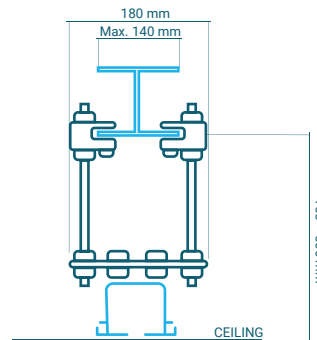

STEEL BEAM WITH CLAMPS

FINISHES

Lacquering

Special
Lacquering

Glass

Note: Other panel finishes and, profiles and glass painting upon request.